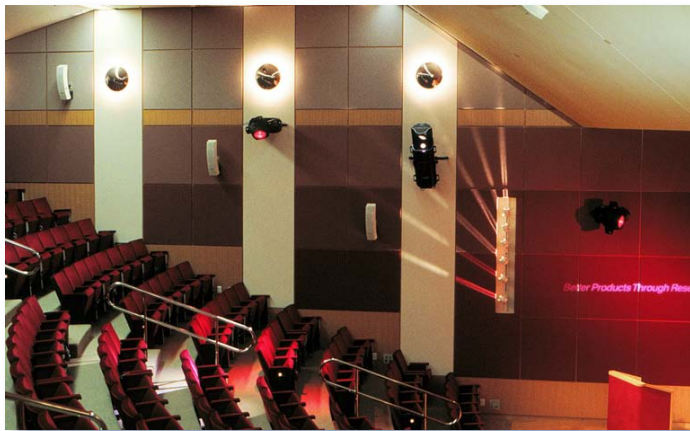

Bose Corporate HQ Auditorium

Framingham, MA

From fluorescent classroom lighting to permanently installed rock and roll computer automated luminaires this is one tricked-out environment! We helped in the creation of a venue sympathetic to virtually non-stop use for concerts, theatrical presentations, press events, lectures, teleconferencing, and distant learning. In addition to laying out a diverse set of lighting layers, we also developed a sophisticated hybrid theatrical/architectural lighting and control system that met all the various requirements and uses of the room.

This project was awarded a 1998 International Illumination Design Award.

Architect: Pisani + Associates