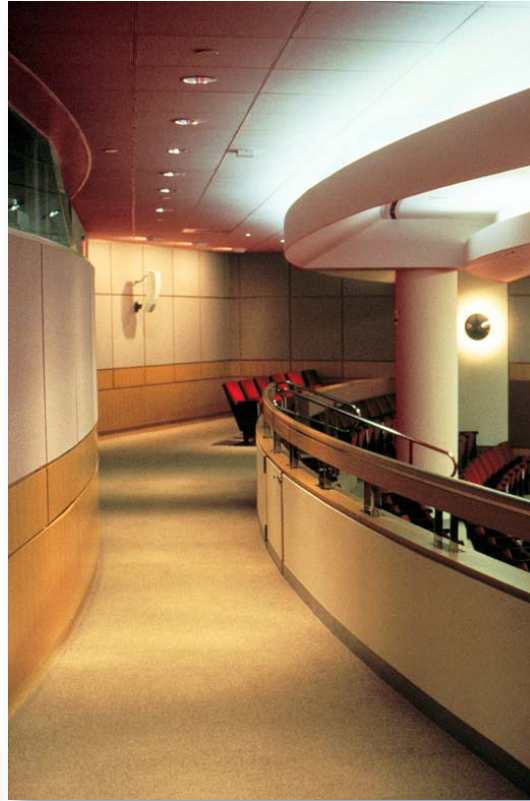

Bose Corporate HQ Auditorium

Framingham, MA

From fluorescent classroom lighting to permanently installed rock and roll computer automated luminaires this is one tricked-out environment! We helped in the creation of a venue sympathetic to virtually non-stop use for concerts, theatrical presentations, press events, lectures, teleconferencing, and distant learning. In addition to laying out a diverse set of lighting layers, we also developed a sophisticated hybrid theatrical/architectural lighting and control system that met all the various requirements and uses of the room.

This project was awarded a 1998 International Illumination Design Award.

Architect: Pisani + Associates